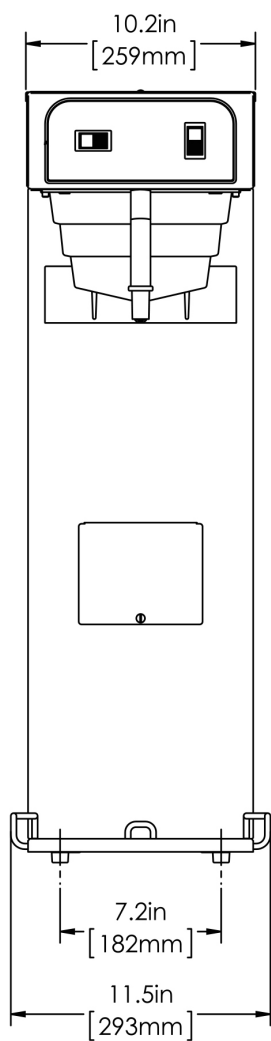

TB3Q w/TD4T Server, 29" Trunk

Height: 34.2" Width: 22.5" Depth: 11.5"
(86.9cm) (57.2cm) (29.2cm)

- Quickbrew has shorter brewing cycle
- Brews directly into any style portable server
- SplashGard® funnel deflects hot liquids away from the hand

TD4T Square Dispenser Included

Quick Brew

Electrical & Capacity

Volts*	Amps	Watts	Cord Attached	Plug Type	8oz cups/hr 236ml cups/hr	Input H ₂ O Temp.	Phase	# Wires plus Ground	Hertz
120	14.4	1730	Yes	NEMA 5-15P	336	60°F (15.5°C)	1	2	60

Plumbing Requirements

PSI	kPa	Fitting Supplied	Water Flow Required (GPM)
20-90	138-621	1/4" Male Flare Fitting	-

CAD Drawings

2D	Revit	KLC
●		

BUNN® reserves the right to change specifications and product design without notice. Such revisions do not entitle the buyer to corresponding changes, improvements, additions or replacements for previously purchased equipment. For most current specifications and other info visit bunn.com.

Last Updated:
11/21/2019

	Unit			Shipping				
	Height	Width	Depth	Height	Width	Depth	Weight	Volume
English	34.2 in.	11.5	22.5 in.	38.1 in.	14.3	32.3 in.	53.350 lbs	10.139 ft³
Metric	86.9 cm	29.2	57.2 cm	96.8 cm	36.2	81.9 cm	24.200 kgs	0.287 m³