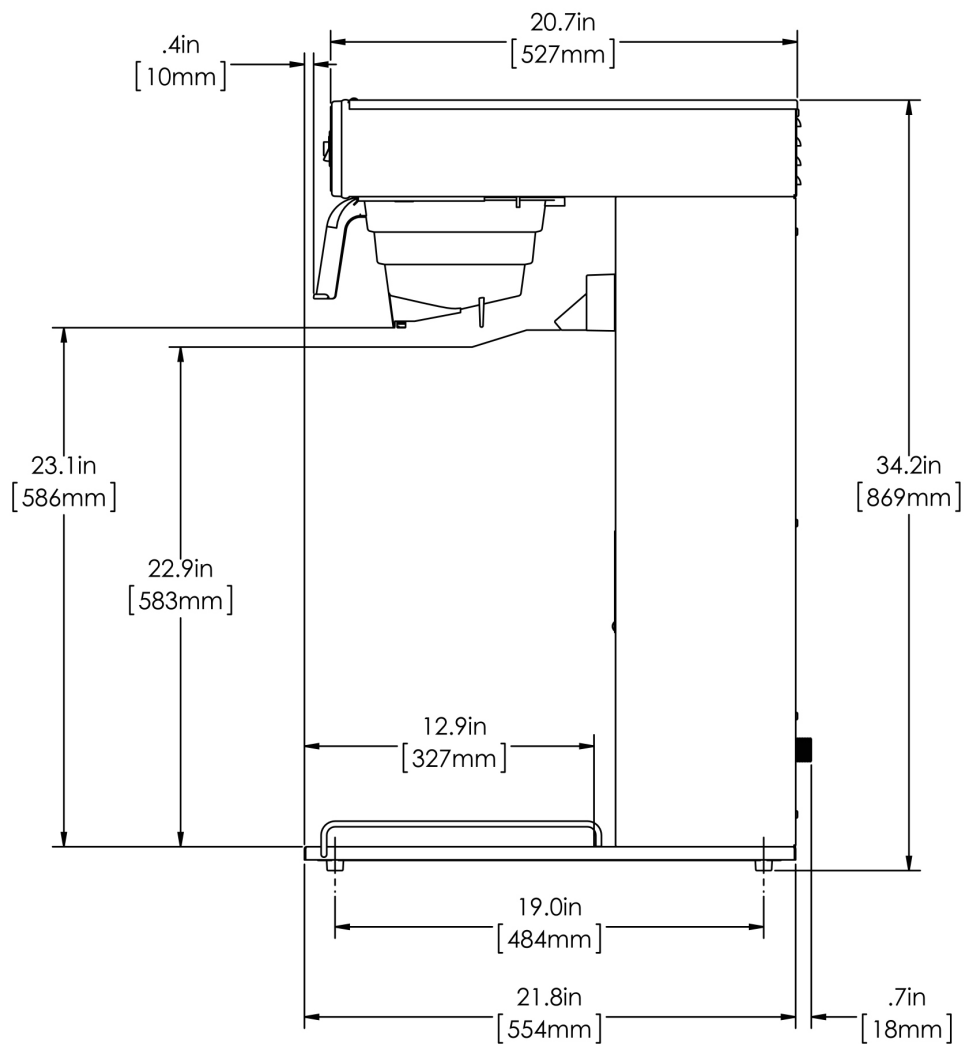

TB3Q w/TD4T Server, 29" Trunk

Height: 34.2" Width: 22.5" Depth: 11.5"
(86.9cm) (57.2cm) (29.2cm)

- Quickbrew has shorter brewing cycle
- Brews directly into any style portable server
- SplashGard® funnel deflects hot liquids away from the hand

Last Updated:
11/21/2019

	Unit			Shipping				
	Height	Width	Depth	Height	Width	Depth	Weight	Volume
English	34.2 in.	11.5	22.5 in.	38.1 in.	14.3	32.3 in.	53.350 lbs	10.139 ft³
Metric	86.9 cm	29.2	57.2 cm	96.8 cm	36.2	81.9 cm	24.200 kgs	0.287 m³